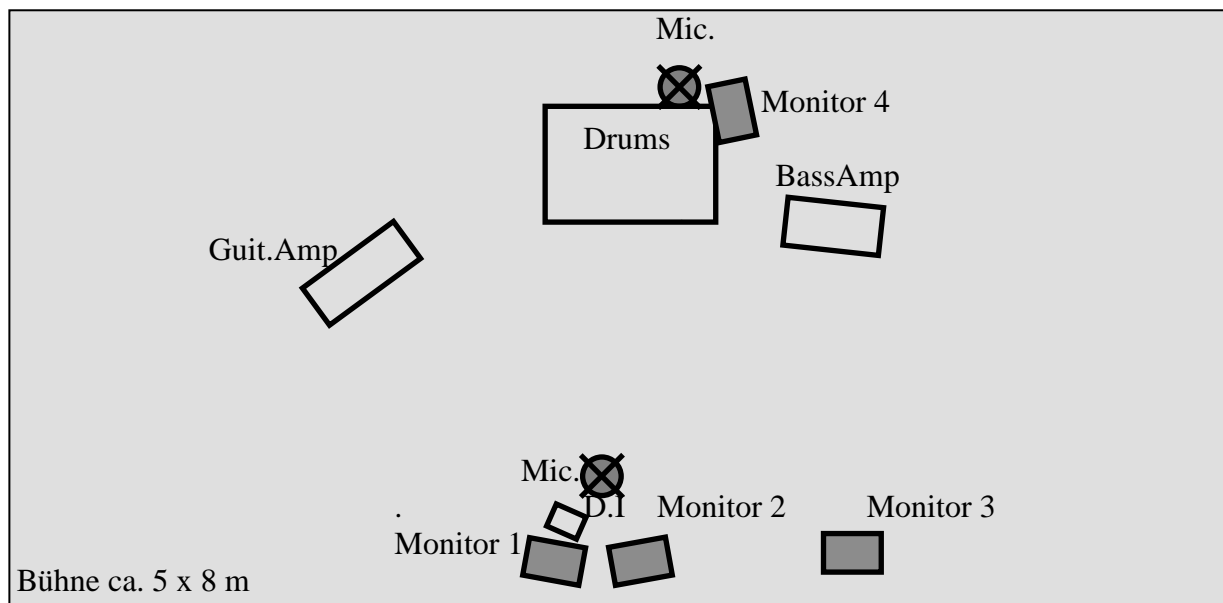

THE FLARES

Stageplan (TRIO)

Drums

- 1 Mic. Bass Drum
- 3 Mic. Toms
- 1 Mic. HiHat
- 1 Mic. Snare
- 2 Mic. Overheads
- 1 Mic. Vocal

Bass

- 1 Stromanschluss 230V
- D.I oder Direct out

Guitar/Vocals

- 1 Mic. Guitar-Amp
- 1 Mic. Vocal
- 1 D.I Acoustic Guitar
- 1 Stromanschluss 230V

Kanal	Instrument
1	Lead Vocals
2	Backing Vocals Drums
3	Acoustic Guitar
4	E.Guitar
5	Bass (D.I oder Direct out)
6	Bass Drum
7	Snare
8	HiHat
9	Tom 1
10	Tom 2
11	Tom 3
12	Overhead links
13	Overhead rechts
14	
15	
16	
17	
18	
19	